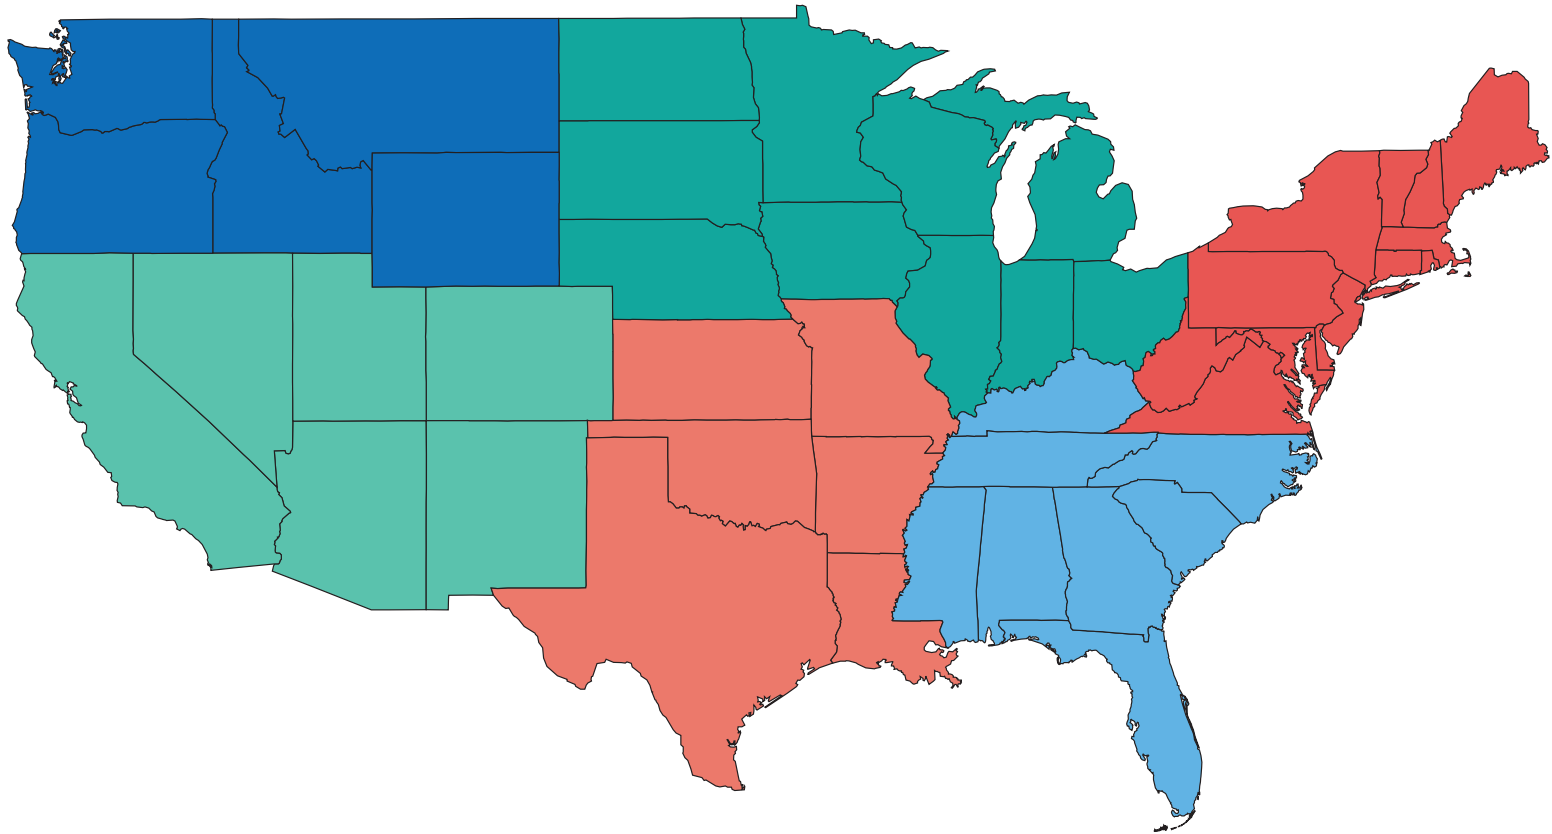

GOING ON FAITH

REGIONAL CIRCULATION

● Northeast	833
● Southeast	1,233
● Midwest	1,203
● South-Central	1,476
● Northwest	117
● Southwest	<u>1,192</u>
Total:	6,054 *Buyers Only